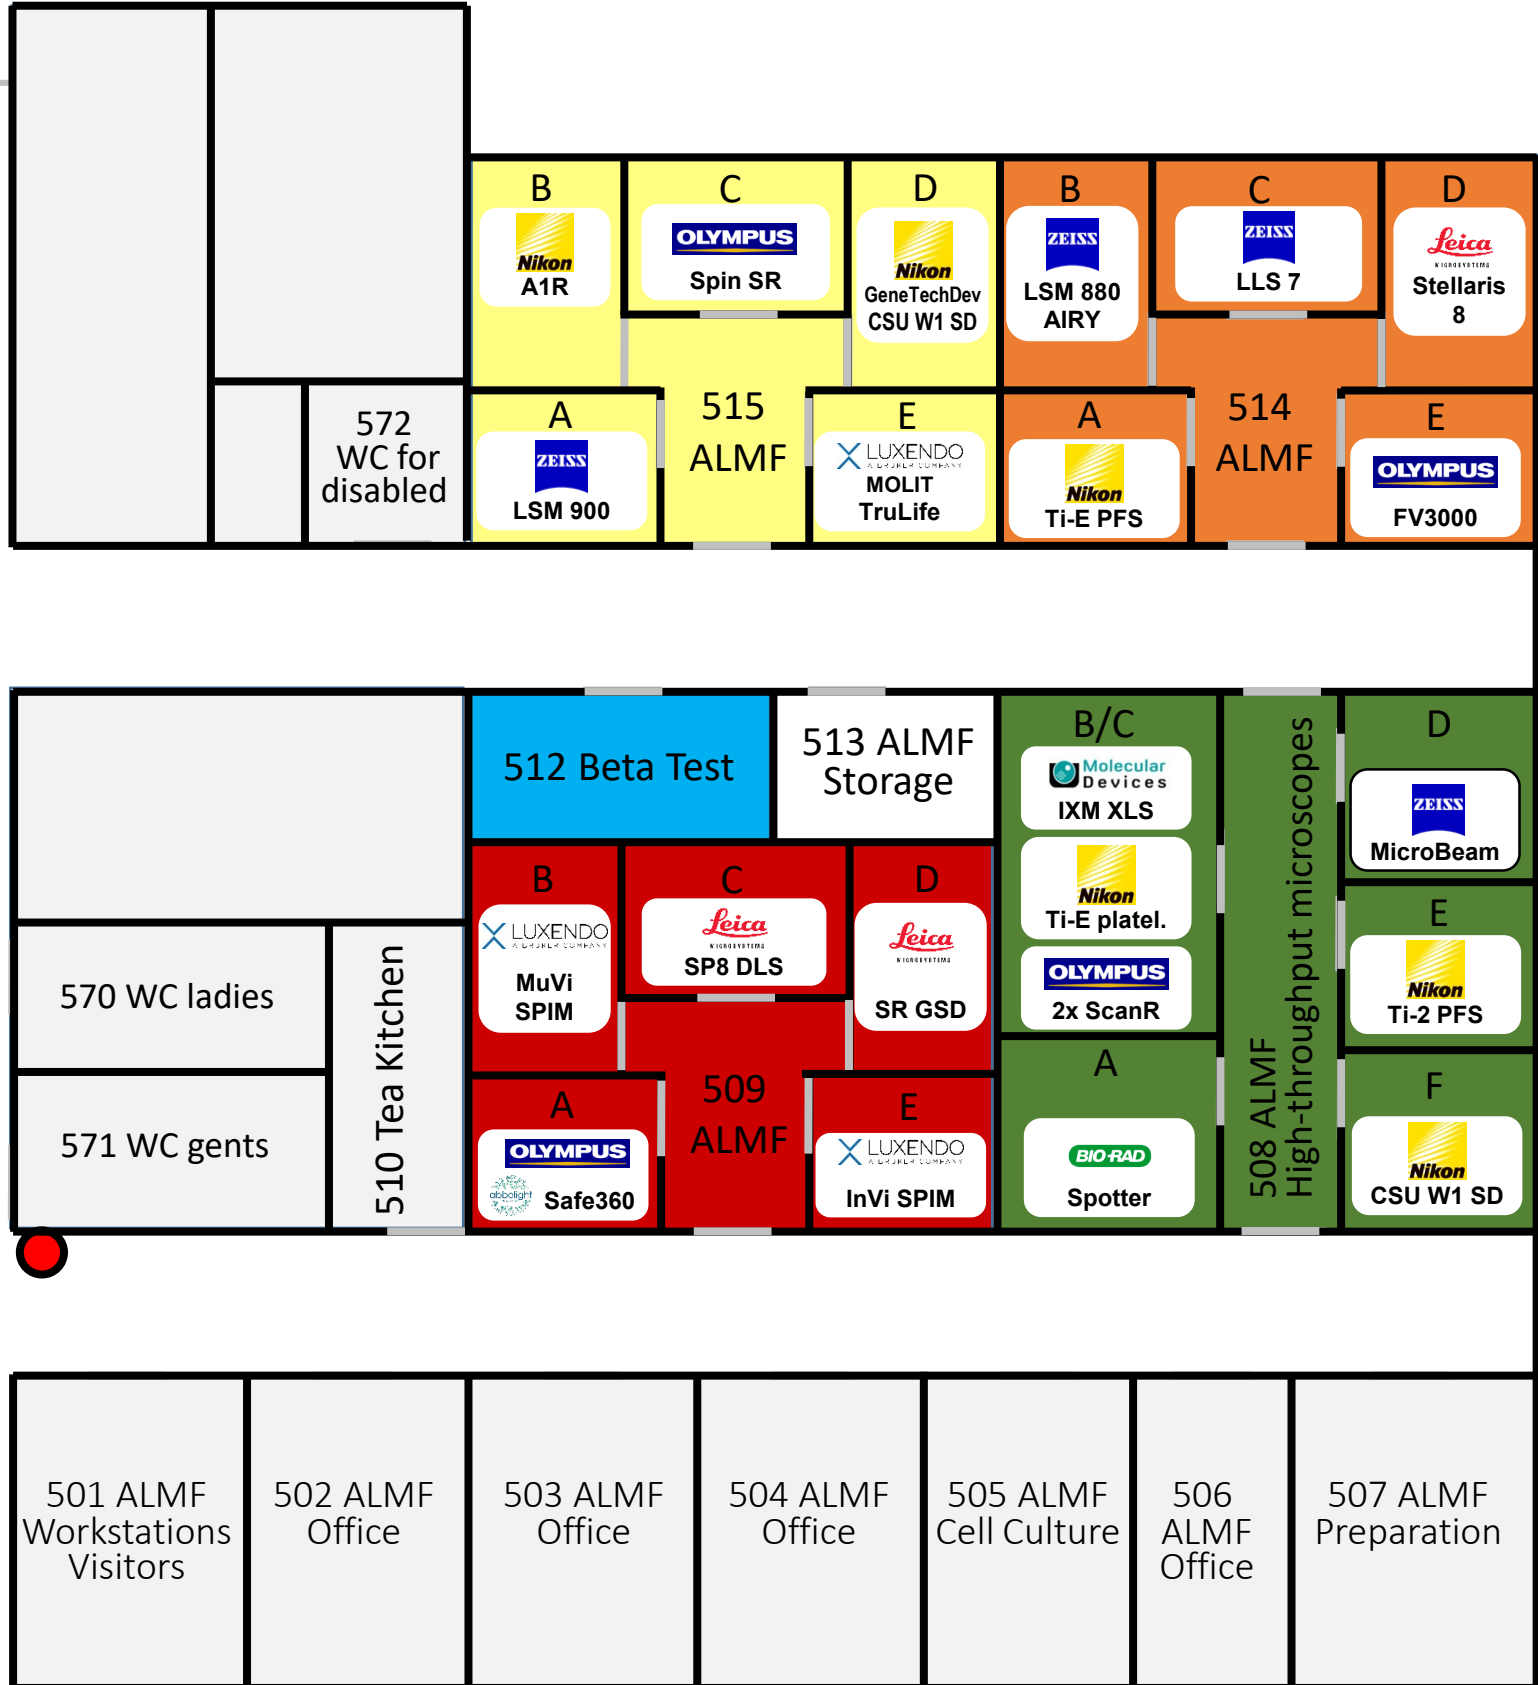

← Kindergarten

Fluorescent protein room color coding