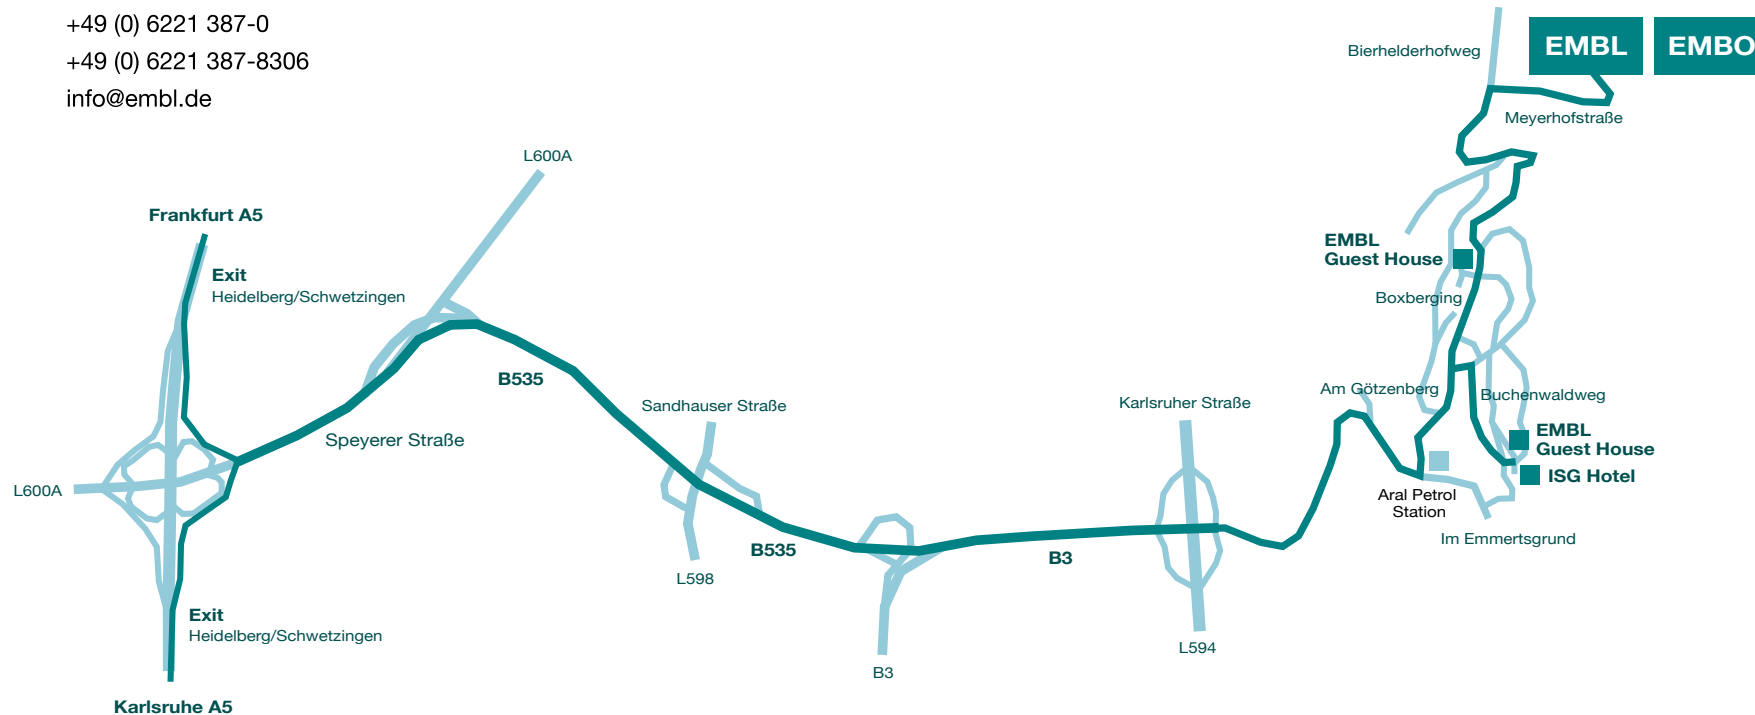

Directions

European Molecular Biology Laboratory

EMBL Heidelberg

Meyerhofstraße 1, 69117 Heidelberg, Germany

Tel: +49 (0) 6221 387-0

Fax: +49 (0) 6221 387-8306

info@embl.de

Travel by Car

From the motorway A5 [Karlsruhe-Frankfurt], take the exit Heidelberg/Schwetzingen and head for Heidelberg-Emmertsgrund-Boxberg.

Go up the hill, turn left at the Aral petrol station into Boxberg and go straight through the Boxberg residential area, keeping left after the EMBL guesthouse.

EMBL is located on Meyerhofstraße in the forest on your right, shortly after you have left Boxberg.