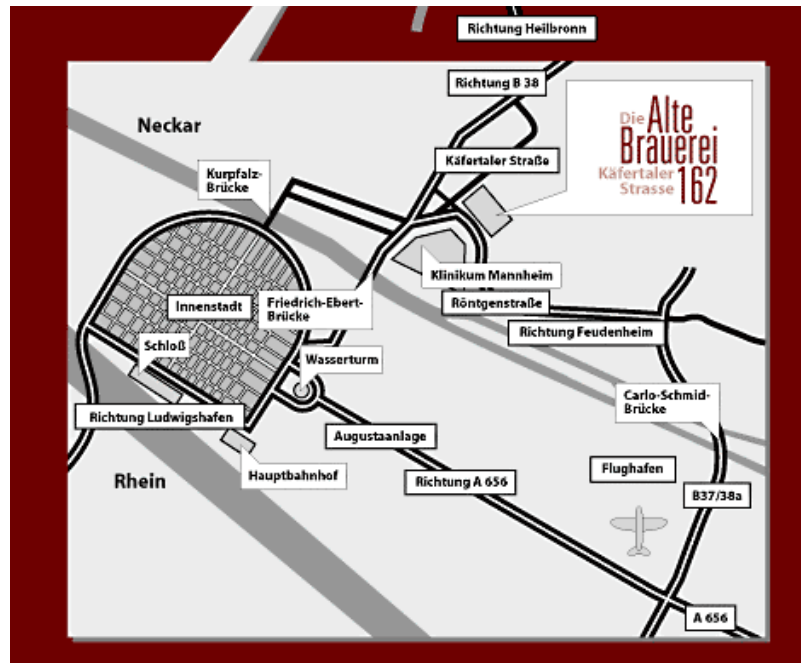

Location and Arrival:

We will meet at [Alte Brauerei](#), EG, Hörsaal 2, Universitätsmedizin Mannheim, Röntgenstraße 7, 68167 Mannheim .

Please find below the map of the campus with the sign where the building is located. Location of the Alte Brauerei is shown in yellow square and with a cross.

How to reach the “Alte Brauerei”

By car:

The closest parking is here :<https://maps.app.goo.gl/Y4nUyHnM4MWgnV6d8>

You will need to walk 8 mins to the Alte Brauerei

Public local traffic to Alte Brauerei: Bus/tramway stops:

Take Tram 2 or 7 to the "Bibienastraße" stop, cross the road and the traffic island in the direction of the corner house with the brick façade. Just around the corner is the staircase to the courtyard.

You can also take line 4 or 5 to the "Lange Rötterstraße" stop, walk southwest along Bibienastraße for 200 m and then cross the street to the corner house.

Find here when the trams are coming:

[VRN-Fahrplanauskunft](http://www.vrn.de/fahrplanauskunft)