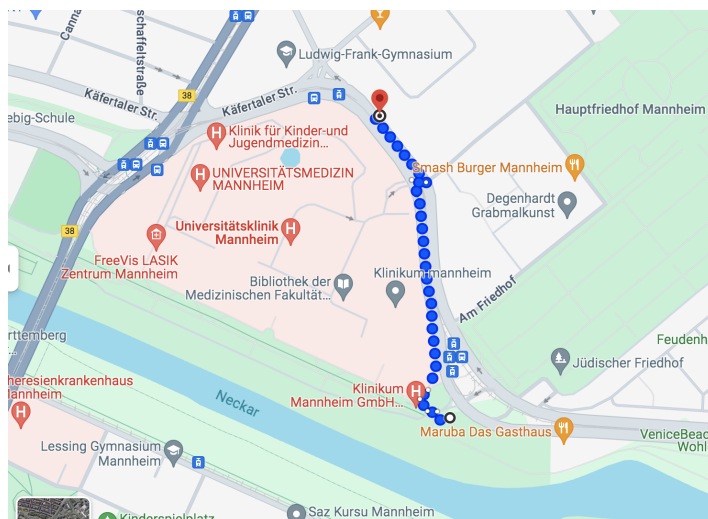

Location and Arrival:

We will meet at [Alte Brauerei](#), EG, Hörsaal 2, Universitätsmedizin Mannheim, Röntgenstraße 7, 68167 Mannheim .

Please find below the map of the campus with the sign where the building is located. Location of the Alte Brauerei is shown in yellow square and with a cross.

How to reach the “Alte Brauerei”

By car:

The closest parking is here :<https://maps.app.goo.gl/Y4nUyHnM4MWgnV6d8>

You will need to walk 8 mins to the Alte Brauerei

Public local traffic to Alte Brauerei: Bus/tramway stops:

You can also take line 4 or 5 to the "Lange Rötterstraße" stop, walk southwest along Bibienastraße for 200 m and then cross the street to the corner house.

Find here when the trams are coming:

[VRN-Fahrplanauskunft](http://www.vrn.de/fahrplanauskunft)

How to reach ZI for tours of facilities

We will organize a **taxi** to ZI from Alte Brauerei and back, for those who want to visit the ZI facilities.

If you wish to drive or take the public transport, please take: Tram 1, 2, 3, 4, 5, 6 und 7 Haltestellen Abendakademie, Marktplatz und Rathaus