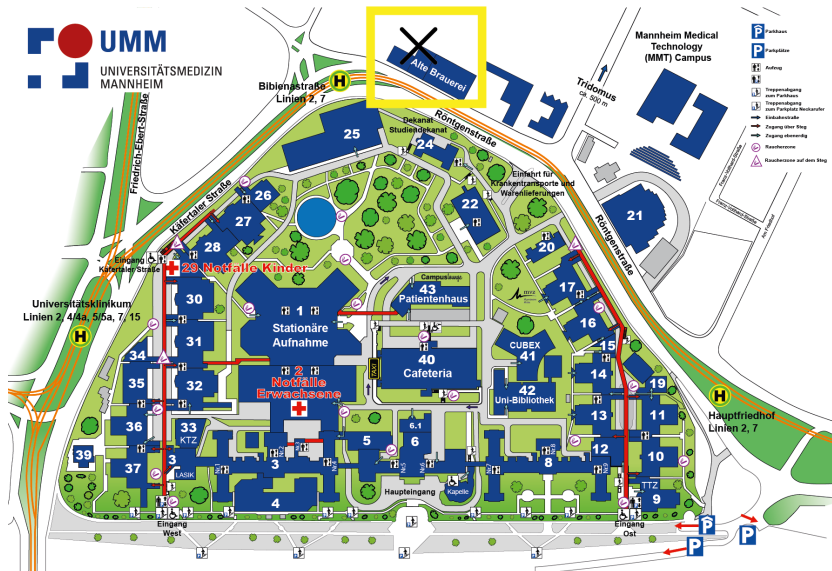

2RISE

Meeting of Alliance CF members and Heads
14 December 2023

Designing your services

Mannheim Life Science Core Facilities
(Core Facility Platform Mannheim and Zentral Institute Core Facility)

Location:

Location and Arrival:

We will meet at [Alte Brauerei](#), EG, Hörsaal 2, Universitätsmedizin Mannheim, Röntgenstraße 7, 68167 Mannheim .

Please find below the map of the campus with the sign where the building is located. Location of the Alte Brauerei is shown in yellow square and with a cross.

How to reach the “Alte Brauerei”

By car:

The closest parking is here :<https://maps.app.goo.gl/Y4nUyHnM4MWgnV6d8>

You will need to walk 8 mins to the Alte Brauerei

Public local traffic to Alte Brauerei: Bus/tramway stops:

How to reach ZI for tours of facilities

We will organize a **taxi** to ZI from Alte Brauerei and back, for those who want to visit the ZI facilities.

If you wish to drive or take the public transport, please take: Tram 1, 2, 3, 4, 5, 6 und 7 Haltestellen Abendakademie, Marktplatz und Rathaus