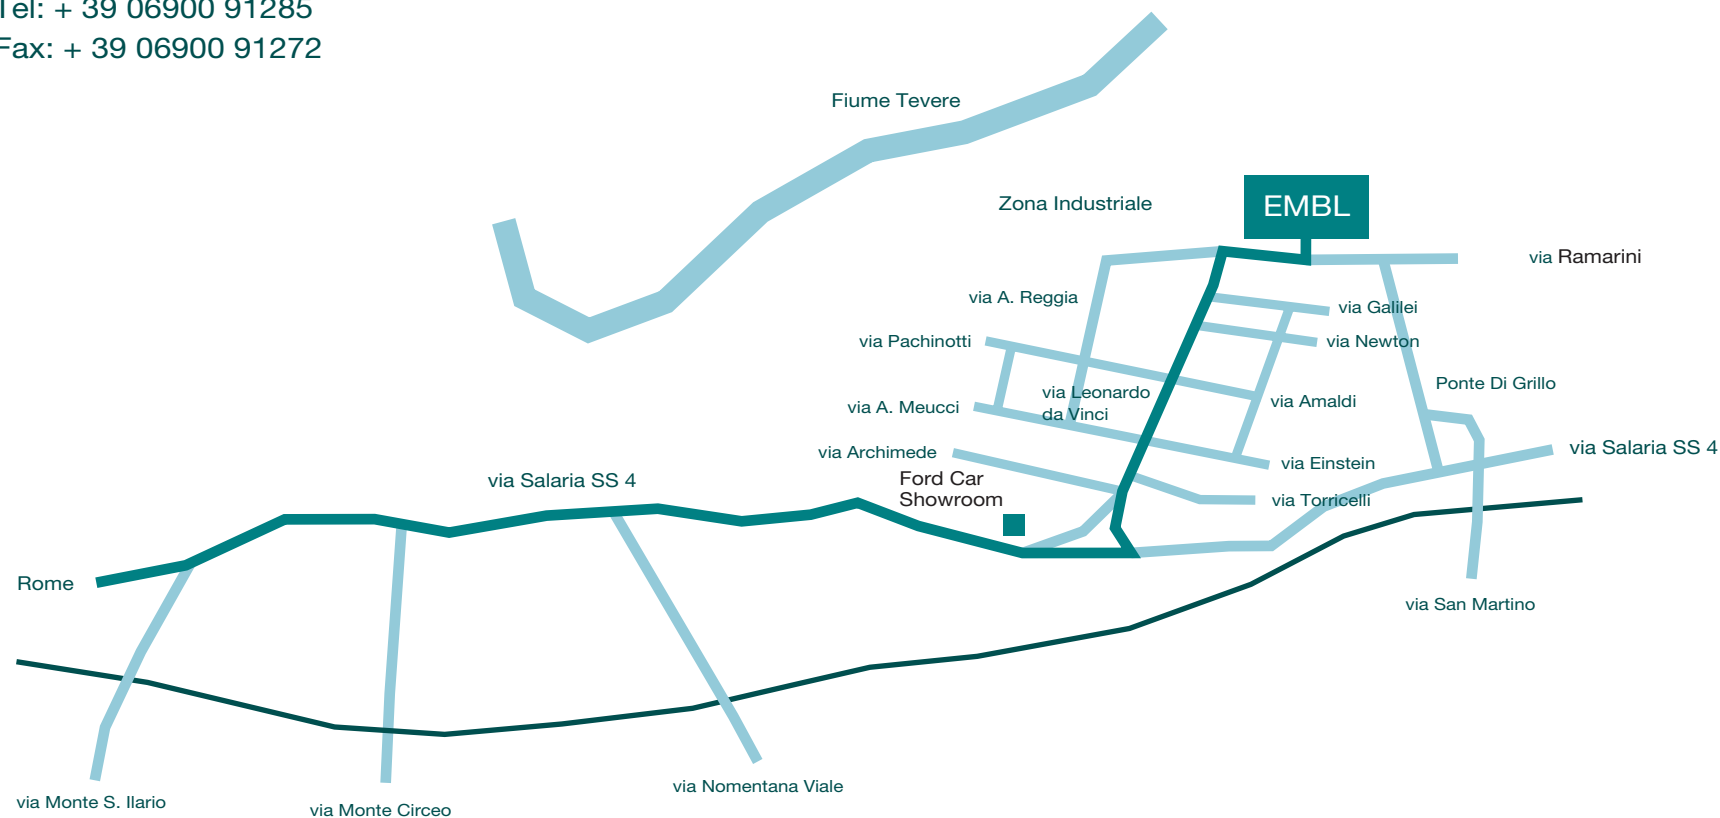

## EMBL Monterotondo

Adriano Buzzati-Traverso Campus, Via Ramarini 32, I-00015 Monterotondo, Italy

Tel: + 39 06900 91285

Fax: + 39 06900 91272

### Travel by Car

It is about a 35 km drive from Rome to Monterotondo. Depending upon the time of the day, it can take between 45 minutes [non-rush hour] up to 1,5 hours. Driving from Rome, take the via Salaria [SS 4] to Monterotondo-Scalo. Drive through Scalo, staying on the via Salaria. Follow the signs to the Zona Industriale towards the end of Scalo. There is a Ford car showroom on the corner at the left hand side. Turn into via Leonardo da Vinci and follow the road to the very end, then turn right for via Ramarini. The campus is on your immediate left.